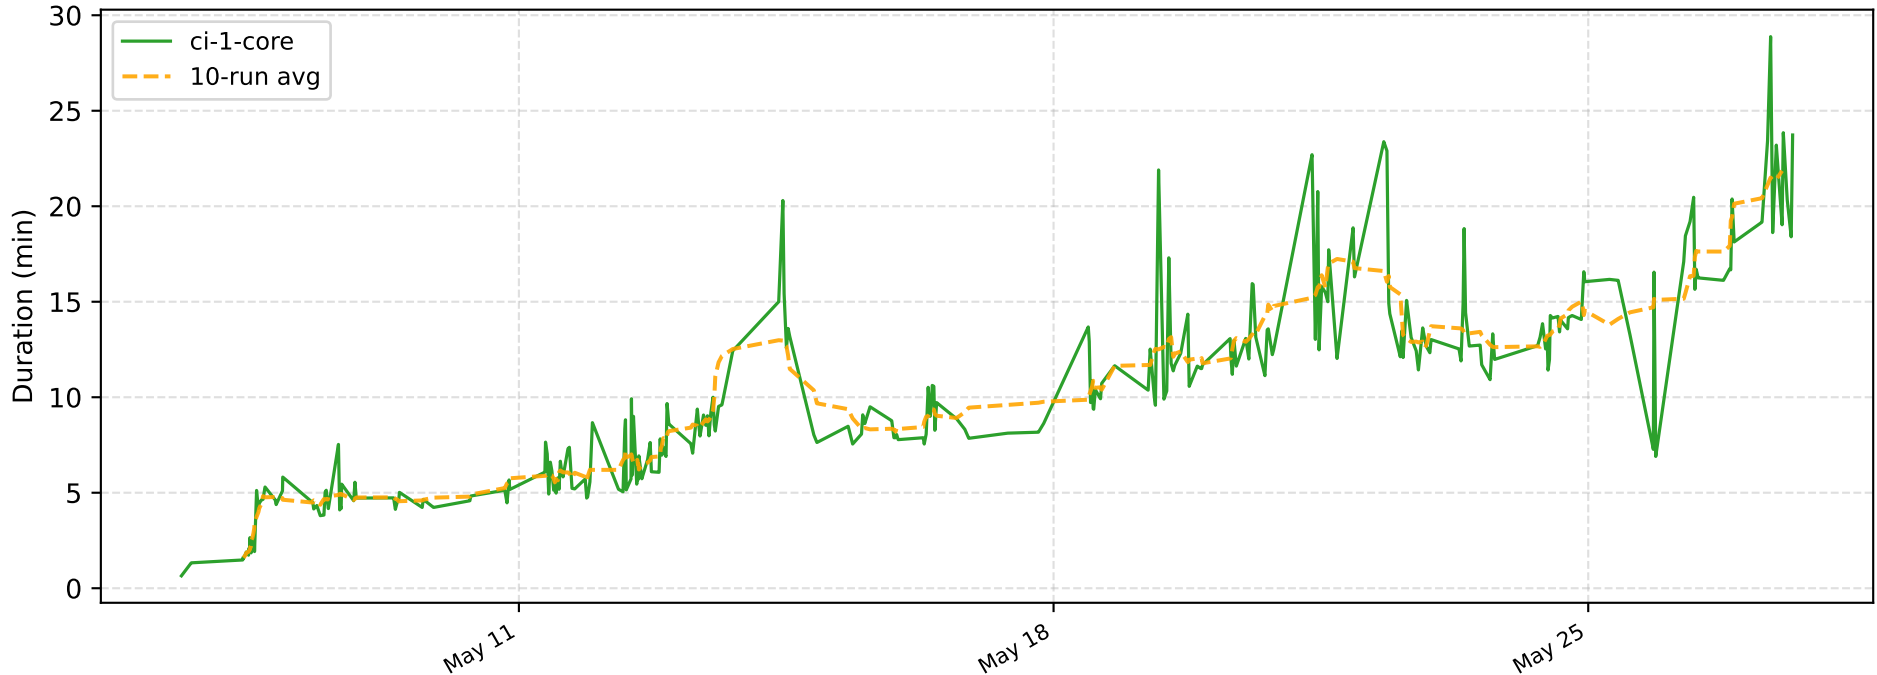

# ci-1-core

Last successful data fetch: 2026-05-27 16:40 UTC