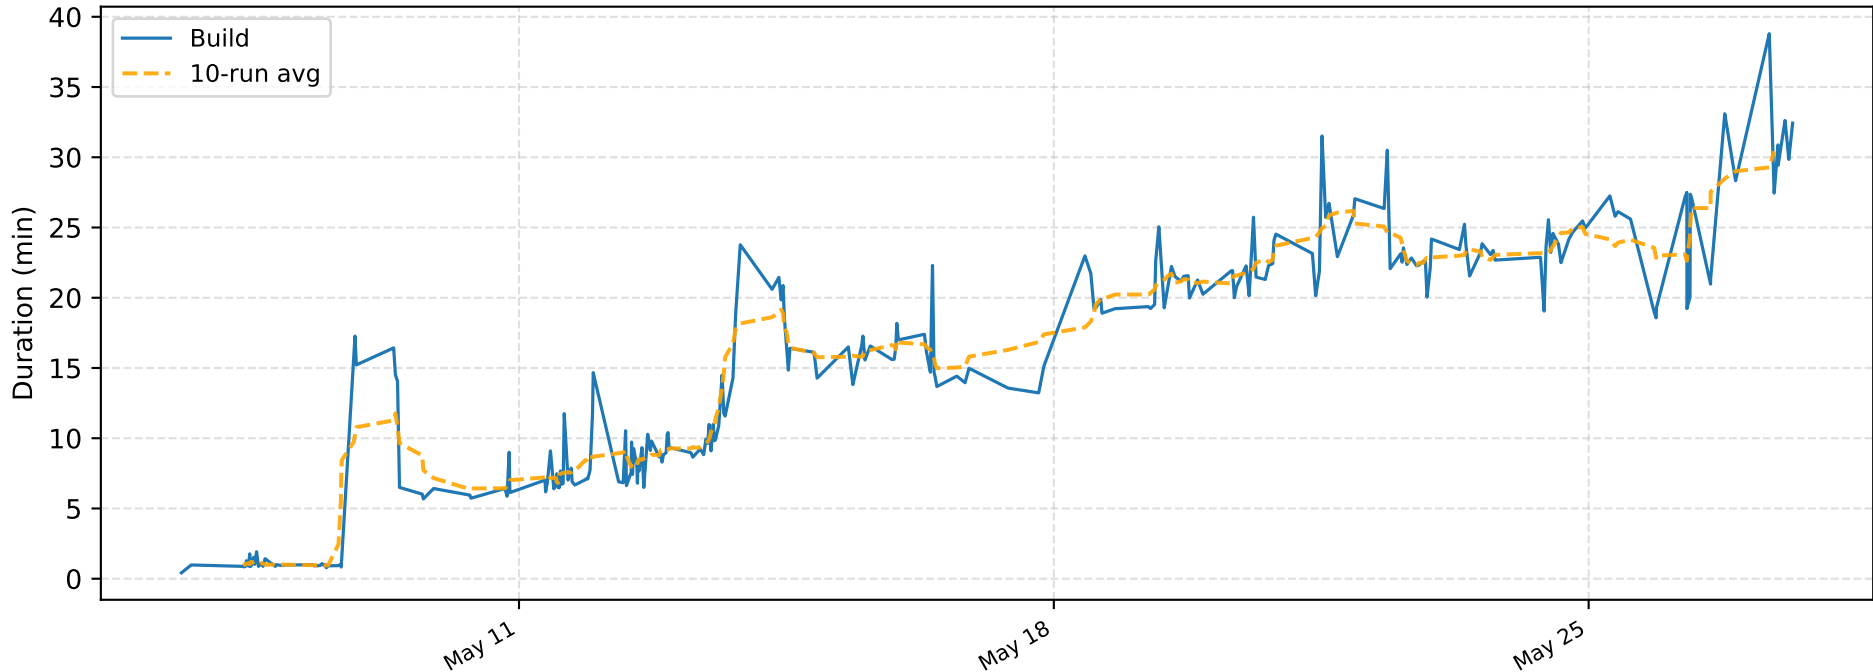

Build

Last successful data fetch: 2026-05-27 16:40 UTC